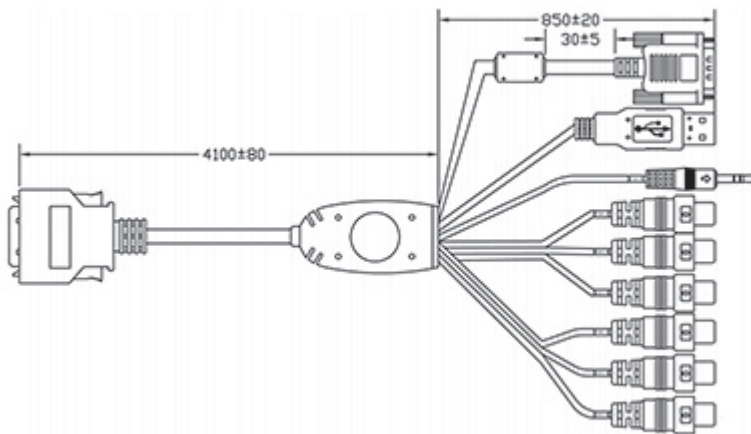

CABLE-26P-TSV-5M 26-PIN TSV/YV Series Monitor HDMI, VGA, DVI & AV Input Cable - 5 METER

Description

26-PIN **TSV and YV Series** 5 Meter (**16.4 Ft/500cm**) Monitor HDMI, VGA, DVI & AV Input Cable for 700TSV, 700YV, 705TSV, 705YV, 706TSA, 800TSV, 800YV, 802TSV, 802YV, 805TSV, 805YV, 1020YV, 1020TSV. Note: Only works with the above mentioned models. **Not for TSH Series.** Please make sure your monitor has the **26-PIN connector**. Older versions of the Xenarc Technologies monitor could have the **20-PIN connector** if it's a few years old. Monitor cable connects to HDMI, VGA, DVI & AV Video Inputs. See Functional Diagram below.

Related Products:

700TSV

700YV

705TSV

705YV

706TSA

800TSV

800YV

802TSV

802YV

805TSV

805YV

1020TSV

1020YV

Features

26-PIN TSV and YV Series 5 Meter (16.4 Ft/500cm) Monitor HDMI, VGA, DVI & AV Input Cable
Function Diagram

26-PIN TSV/YV Series Monitor HDMI, VGA, DVI & AV Input Cable - 5 METER

Image not found

<http://www.xenarc.com/image.php?type=FD&id=17667>

Package Contents

26-PIN TSV and YV Series 5 Meter (16.4 Ft/500cm) Monitor HDMI, VGA, DVI & AV Input Cable