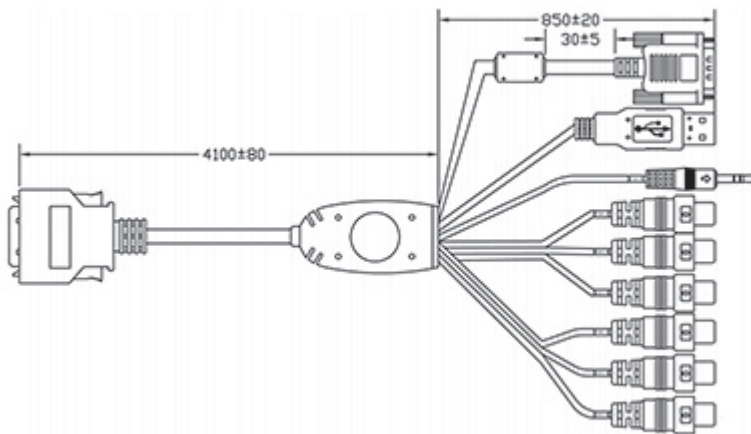

# CABLE-26P-TSV-5M 26-PIN TSV/YV Series Monitor HDMI, VGA, DVI & AV Input Cable - 5 METER

## Description

26-PIN **TSV and YV Series** 5 Meter (**16.4 Ft/500cm**) Monitor HDMI, VGA, DVI & AV Input Cable for 700TSV, 700YV, 705TSV, 705YV, 706TSA, 800TSV, 800YV, 802TSV, 802YV, 805TSV, 805YV, 1020YV, 1020TSV. Note: Only works with the above mentioned models. **Not for TSH Series.** Please make sure your monitor has the **26-PIN connector**. Older versions of the Xenarc Technologies monitor could have the **20-PIN connector** if it's a few years old. Monitor cable connects to HDMI, VGA, DVI & AV Video Inputs. See Functional Diagram below.

## Features

26-PIN TSV and YV Series 5 Meter (16.4 Ft/500cm) Monitor HDMI, VGA, DVI & AV Input Cable  
**Function Diagram**

26-PIN TSV/YV Series Monitor HDMI, VGA, DVI & AV Input Cable - 5 METER

Image not found

## Package Contents

26-PIN TSV and YV Series 5 Meter (16.4 Ft/500cm) Monitor HDMI, VGA, DVI & AV Input Cable