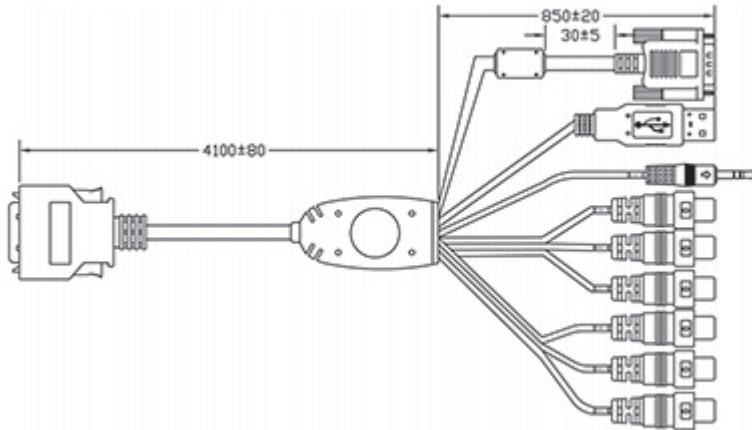

# CABLE-26P-TSV-5M 26-PIN TSV/YV Series Monitor Input Cable - 5M

## Description

26-PIN 5 Meter Long Monitor Input Cable for 26-PIN TSV and YV Monitors (700TSV, 700YV, 705TSV, 705YV, 706TSA, 800TSV, 800YV, 802TSV, 802YV, 805TSV, 805YV, 1020TSV, and 1020YV) Note: Only works with the above mentioned models. Not for TSH Series. Please make sure your monitor has the 26-PIN connector. Your monitor could have the 20-PIN connector if it's a few years old.

## Function Diagram

Image not found

26-PIN TSV/YV Series Monitor Input Cable - 5M