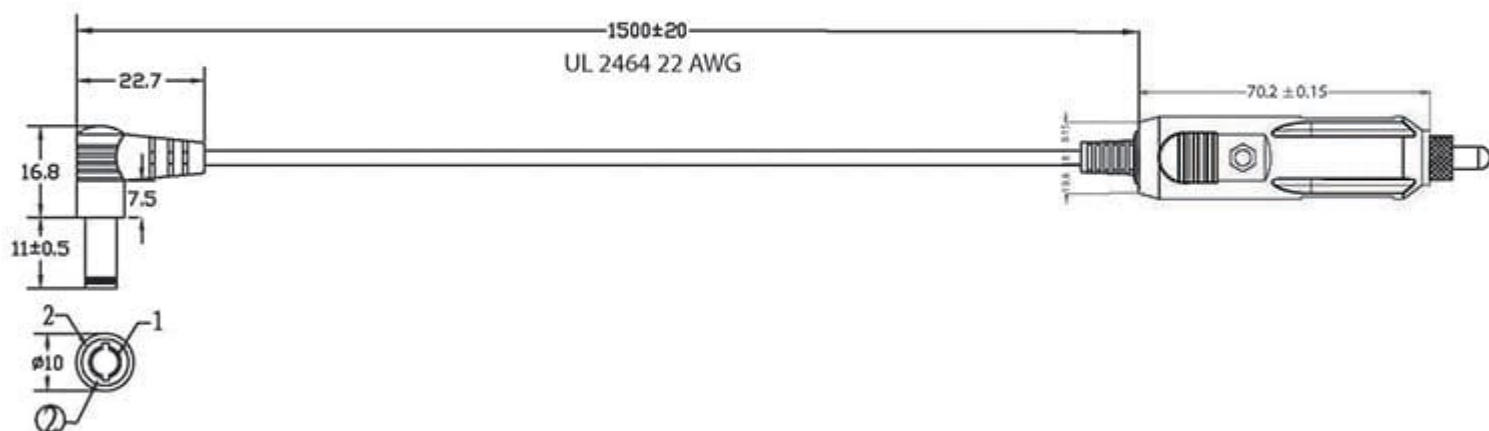

CLA-M12 Cigarette Lighter Adaptor for Xenarc Monitors - 12V DC Output

Description

Cigarette Lighter Adaptor for Xenarc Monitors, 12V DC Output, DC Plug Size 2.1 by 5.5mm. (Works with all Xenarc Monitors except 1040, 1200, and 1500 Series)