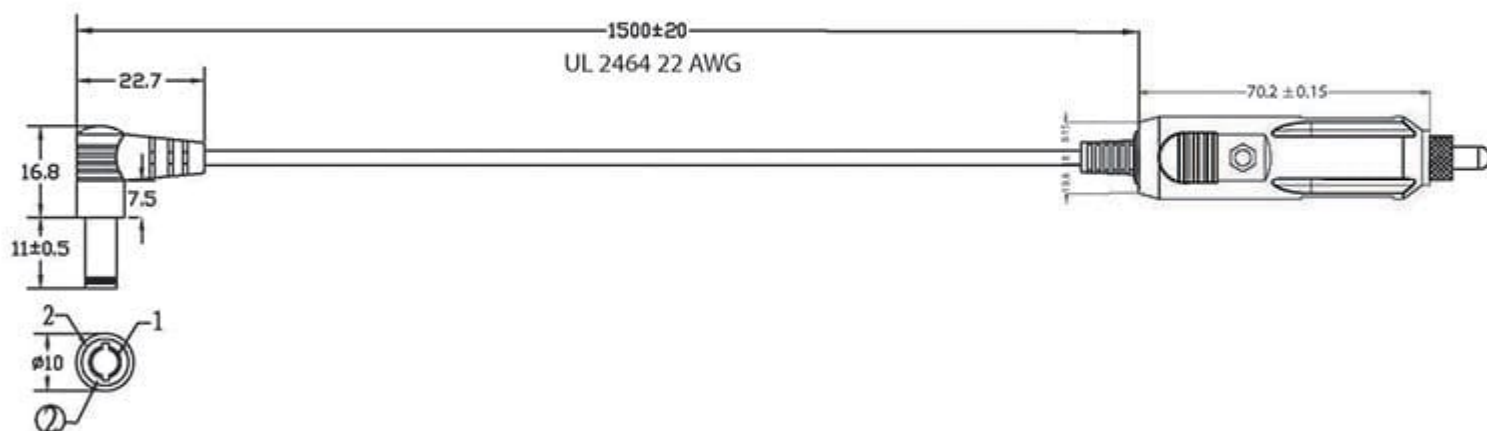

# CLA-M12 Cigarette Lighter Adaptor for Xenarc Monitors - 12V DC Output

## Description

Cigarette Lighter Adaptor for Xenarc Monitors, 12V DC Output, DC Plug Size 2.1 by 5.5mm. (Works with all Xenarc Monitors except 1040, 1200, and 1500 Series)