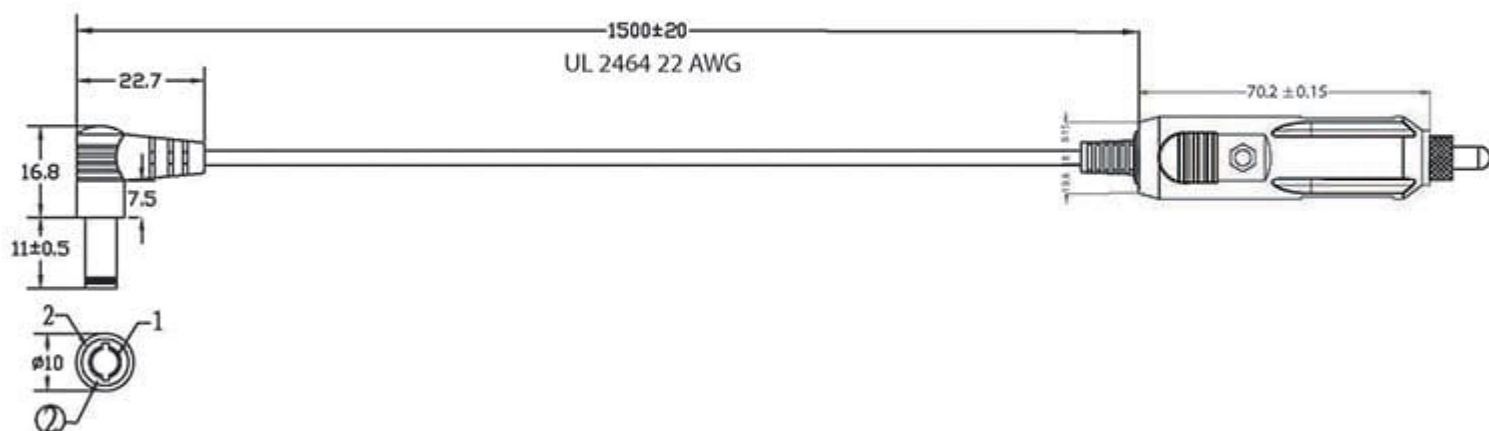

# CLA-M12 Cigarette Lighter Adaptor for Xenarc Monitors - 12V DC Output

## Description

Cigarette Lighter Adaptor for Xenarc Monitors, 12V DC Output, DC Plug Size 2.1 by 5.5mm. (Works with all Xenarc Monitors except 1040, 1200, and 1500 Series)