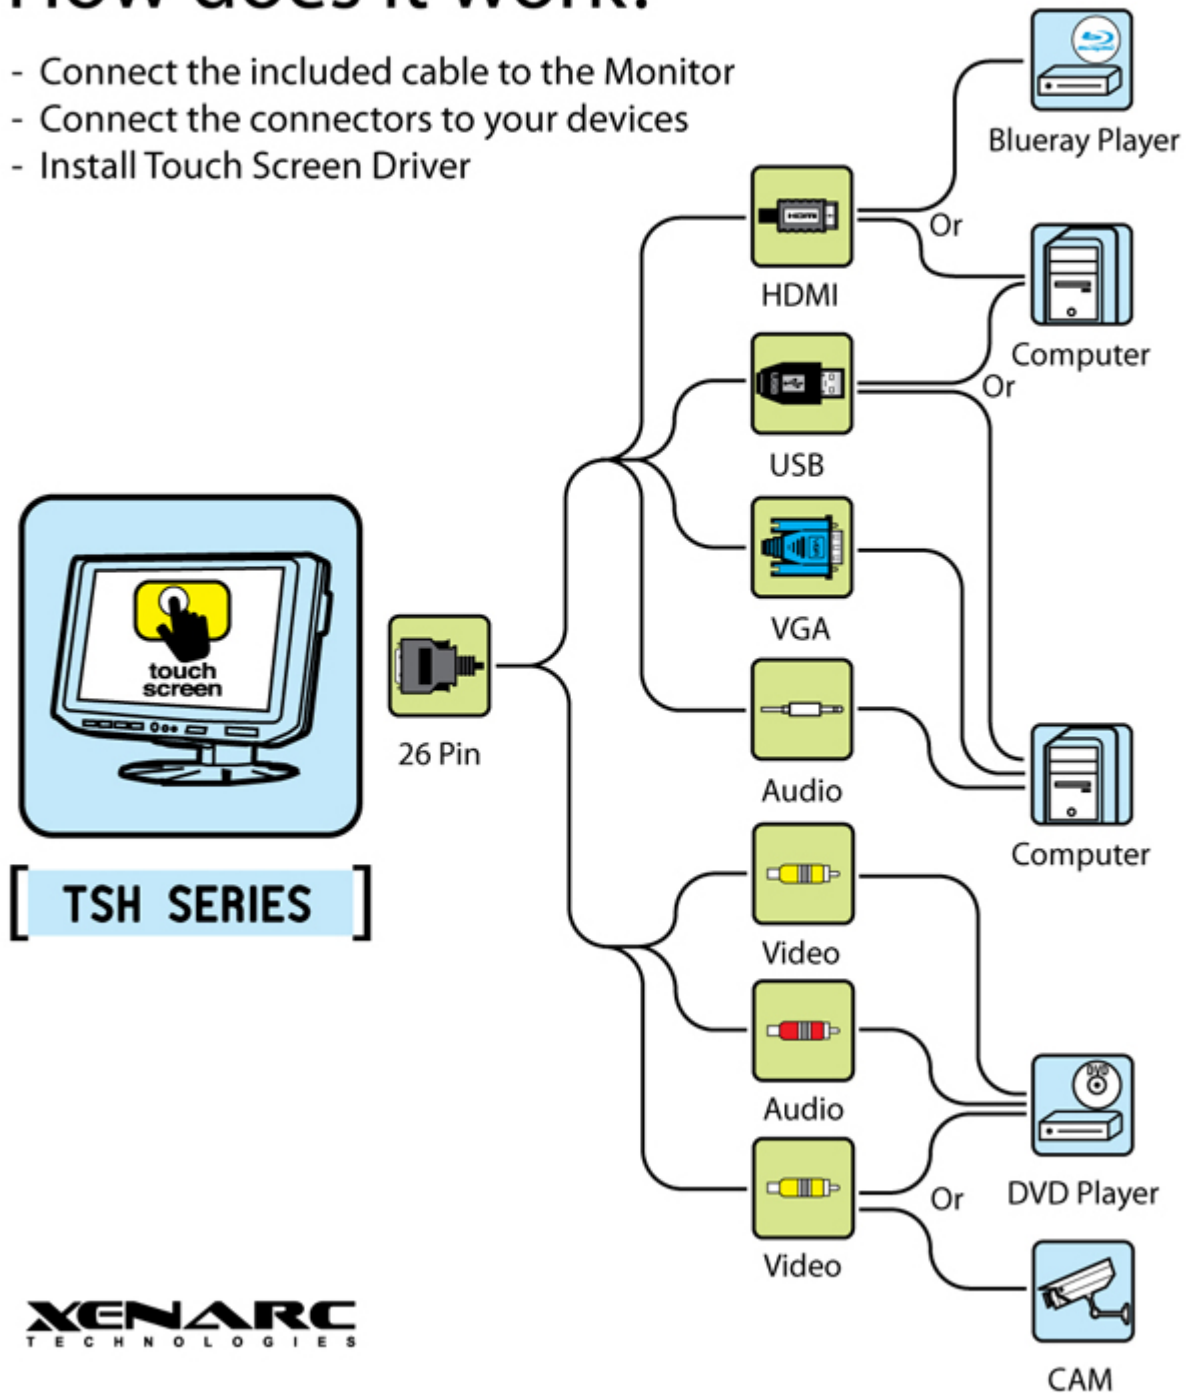

CABLE-IP-26P-TSH-5M 26-PIN

TSH/CSH/CNH/GSH/GNH/GNS/YH Series

Monitor HDMI, VGA, DVI & AV Input Cable - 5 METER

Description

26-PIN Standard Length **5 Meter (16.4ft/500cm)** TSH/CSH/CNH/GSH Monitor HDMI, VGA, DVI & AV Input Cable for 700YH, 700TSH, 700CSH, 702CSH, 702GSH, 709CNH, 802YH, 802TSH, 1020YH, 1020TSH, 1022YH, 1022TSH, 1029CNH, 1219GNC, 1219GNH, 1219GNS, 1569GNH. Note: Only

works with the above mentioned models. Not for TSV Series or 1029GNH. Monitor cable connects to HDMI, VGA, DVI & AV Video Inputs.

Related Products:

700YH

700TSH

700CSH

702CSH

702GSH

709CNH

1219GNH

1219GNS

1569GNH

Features

26-PIN 5 Meter (16.4ft/500cm) TSH/CSH/CNH/GSH/GNH/GNS Monitor HDMI, VGA, DVI & AV Input Cable

Function Diagram

How does it work?

- Connect the included cable to the Monitor
- Connect the connectors to your devices
- Install Touch Screen Driver

Package Contents

26-PIN 5 Meter (16.4ft/500cm) TSH/CSH/CNH/GSH/GNH/GNS Monitor HDMI, VGA, DVI & AV Input Cable