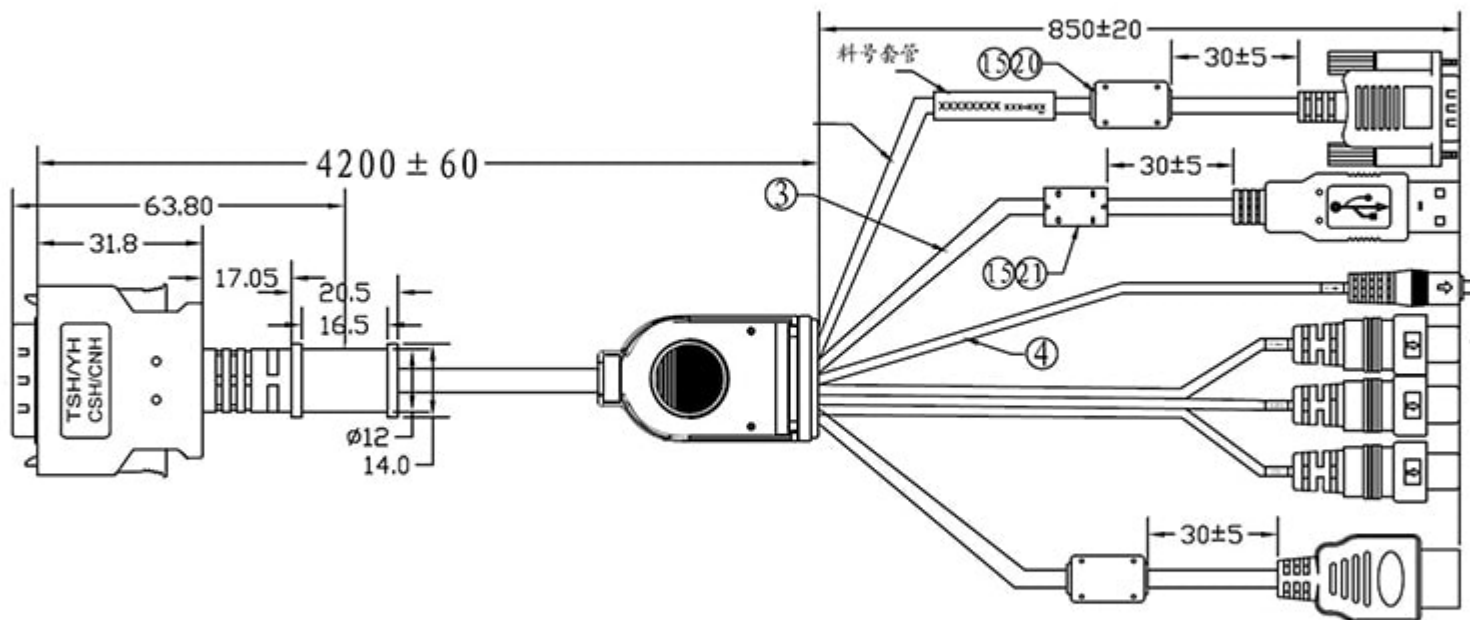

CABLE-IP-26P-TSH-5M 26-PIN

TSH/CSH/CNH/GSH/GNH/GNS/YH Series

Monitor HDMI, VGA, DVI & AV Input Cable - 5 METER

Description

26-PIN Standard Length **5 Meter (16.4ft/500cm)** TSH/CSH/CNH/GSH Monitor HDMI, VGA, DVI & AV Input Cable for 700YH, 700TSH, 700CSH, 702CSH, 702GSH, 709CNH, 802YH, 802TSH, 1020YH, 1020TSH, 1022YH, 1022TSH, 1029CNH, 1219GNC, 1219GNH, 1219GNS, 1569GNH. Note: Only

works with the above mentioned models. Not for TSV Series or 1029GNH. Monitor cable connects to HDMI, VGA, DVI & AV Video Inputs.

Related Products:

700YH

700TSH

700CSH

702CSH

702GSH

709CNH

1219GNH

1219GNS

1569GNH

Features

26-PIN 5 Meter (16.4ft/500cm) TSH/CSH/CNH/GSH/GNH/GNS Monitor HDMI, VGA, DVI & AV Input Cable

Function Diagram

How does it work?

- Connect the included cable to the Monitor
- Connect the connectors to your devices
- Install Touch Screen Driver

Package Contents

26-PIN 5 Meter (16.4ft/500cm) TSH/CSH/CNH/GSH/GNH/GNS Monitor HDMI, VGA, DVI & AV Input Cable