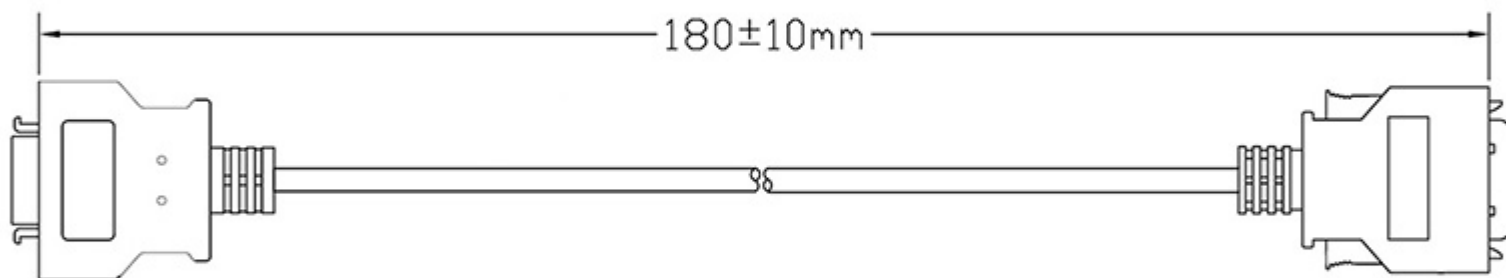

CABLE-TSH-TO-20P 26-PIN TSH to 20-PIN Adaptor Cable

Description

26PIN TSH to 20PIN Adaptor Cable. Allows Monitor with 26-PIN TSH or YH connector to be used with an older 20-PIN cable.