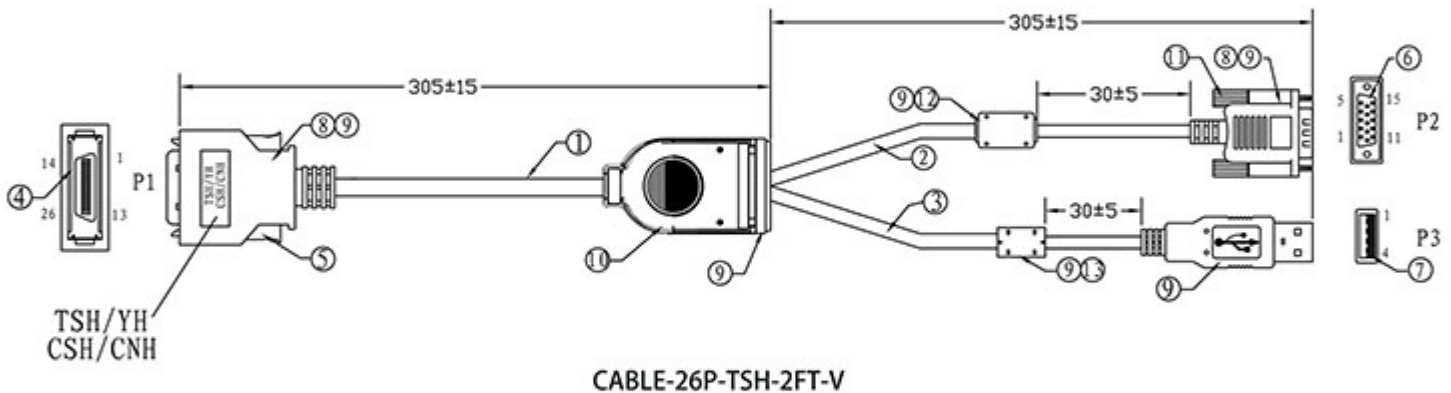

CABLE-26P-TSH-2FT-V 26-PIN

TSH/CSH/CNH/GSH Series Monitor VGA and USB Input Cable - 2 FEET

Description

26-PIN **Short Length (2 FOOT)** TSH/CSH/CNH/GSH Monitor Input Cable with **ONLY VGA & USB** for 700YH, 700TSH, 700CSH, 702CSH, 702GSH, 709CNH, 802YH, 802TSH, 1020YH, 1020TSH, 1022YH, 1022TSH, 1029CNH, 1219GNC, 1219GNH, 1219GNS, 1569GNH. Note: Only works with the above mentioned models. Not for TSV Series or 1029GNH. Monitor cable connects to **VGA Input**

This 2 foot cable only contains **VGA and USB connectors** for simplified installation.

Related Products:

700YH

700TSH

700CSH

702CSH

702GSH

709CNH

1219GNH

1219GNS

1569GNH

Features

This 2 foot cable only contains VGA and USB connectors for simplified installation.

Package Contents

26-PIN Short Length (2 FOOT) TSH/CSH/CNH/GSH Monitor VGA & USB Input Cable * This 2 foot cable only contains VGA and USB connectors for simplified installation.