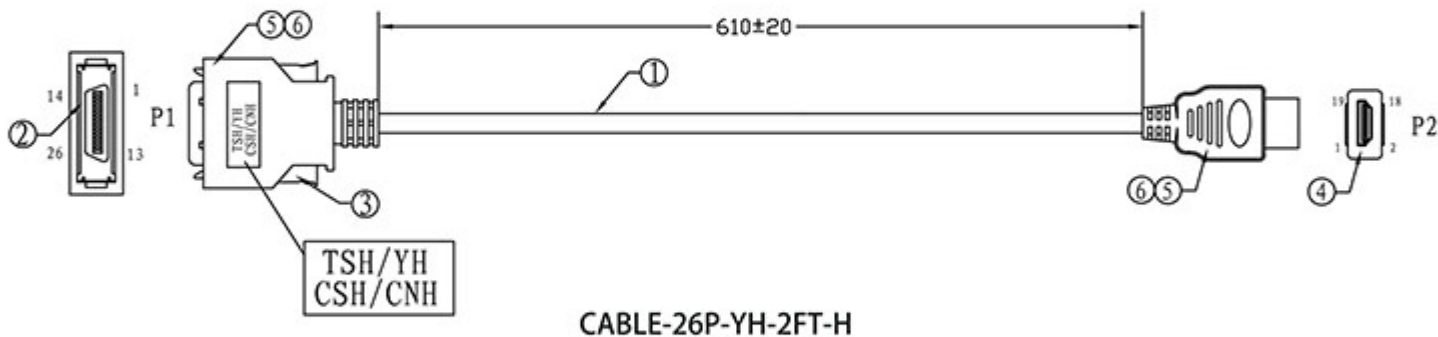

CABLE-26P-YH-2FT-H 26-PIN YH Series Monitor HDMI Input Cable - 2 FEET

Description

26-PIN **Short Length (2 FEET)** YH Series Monitor Input Cable with **ONLY HDMI** for 700YH, 802YH, 1020YH, 1022YH, Note: Only works with the above mentioned models. **Not for YV Series**. Please make sure your monitor has the **26-PIN connector**. Older versions of the Xenarc Technologies monitor could have the **20-PIN connector** if it's many years old. Monitor cable connects to HDMI Input.

This 2 foot cable only contains HDMI connector for simplified installation.

Related Products:

700YH

802YH

1020YH

1022YH

Features

This 2 foot cable only contains HDMI connector for simplified installation.

Package Contents

Proprietary 26-PIN Short Length (2 FEET) YH Monitor Input Cable with ONLY HDMI *This 2 foot cable only contains HDMI connector for simplified installation.