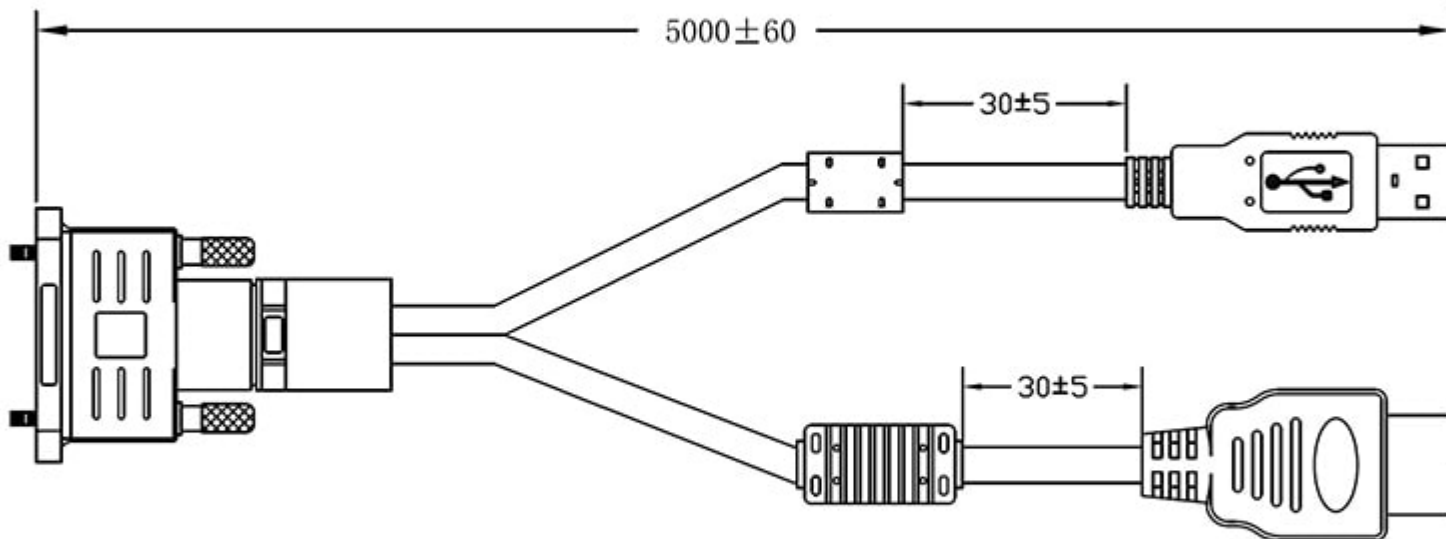

CABLE-26P-GNH-5M-H 26-PIN GNH Series Monitor HDMI, USB Input Cable - 5 METER

Description

IP67 Proprietary 26-PIN **5 Meter (16.4 Ft/500cm)** Long Monitor Input Cable with **ONLY HDMI and USB** for 709GNH and 1029GNH. Note: Only works with the above mentioned models.

This 5 Meter cable only contains HDMI and USB connectors for simplified installation.

Related Products:

1029GNH

709GNH

Features

This 5 Meter cable only contains HDMI and USB connectors for simplified installation.

Package Contents

IP67 Waterproof Proprietary 26-PIN 5 Meter(16.4 Ft/500cm) Long GNH Monitor HDMI & USB Input Cable * This 5 Meter cable only contains HDMI and USB connectors for simplified installation.