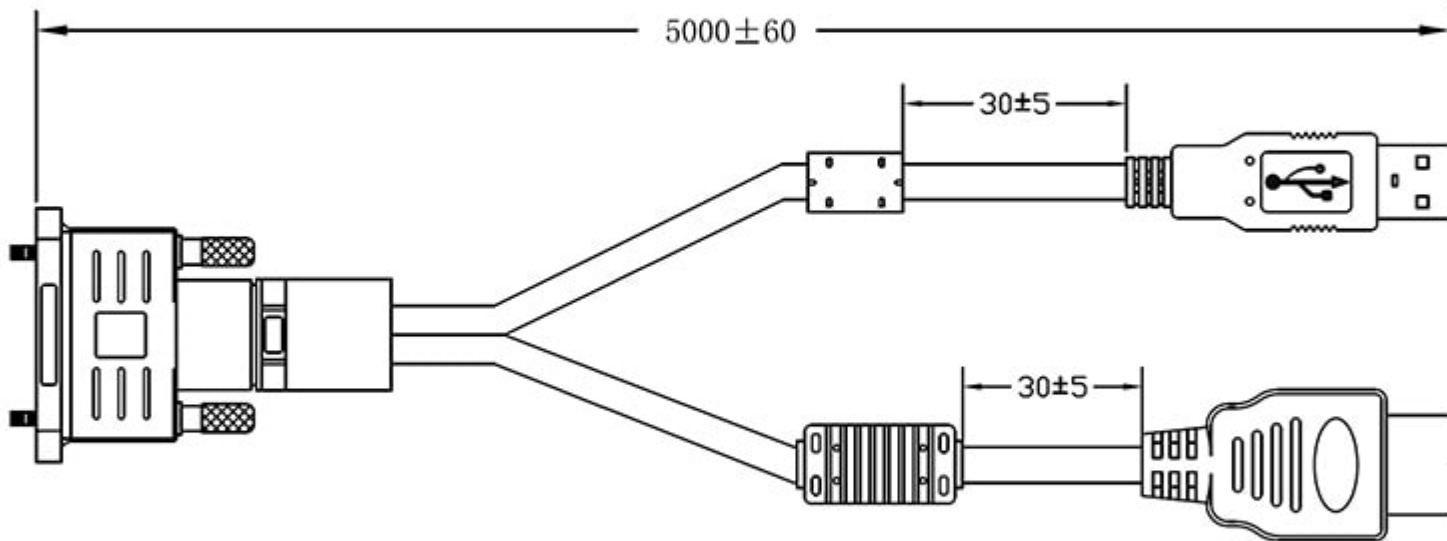

CABLE-26P-GNH-5M-H 26-PIN GNH Series Monitor HDMI, USB Input Cable - 5M

Description

IP67 Proprietary 26-PIN **5 Meter (16.4 Ft/500cm)** Long Monitor Input Cable with **ONLY HDMI and USB** for 709GNH and 1029GNH. Note: Only works with the above mentioned models.

This 5 Meter cable only contains HDMI and USB connectors for simplified installation.

Related Products:

1029GNH

709GNH

Features

This 5 Meter cable only contains HDMI and USB connectors for simplified installation.

Package Contents

IP67 Waterproof Proprietary 26-PIN 5 Meter(16.4 Ft/500cm) Long GNH Monitor HDMI & USB Input Cable * This 5 Meter cable only contains HDMI and USB connectors for simplified installation.