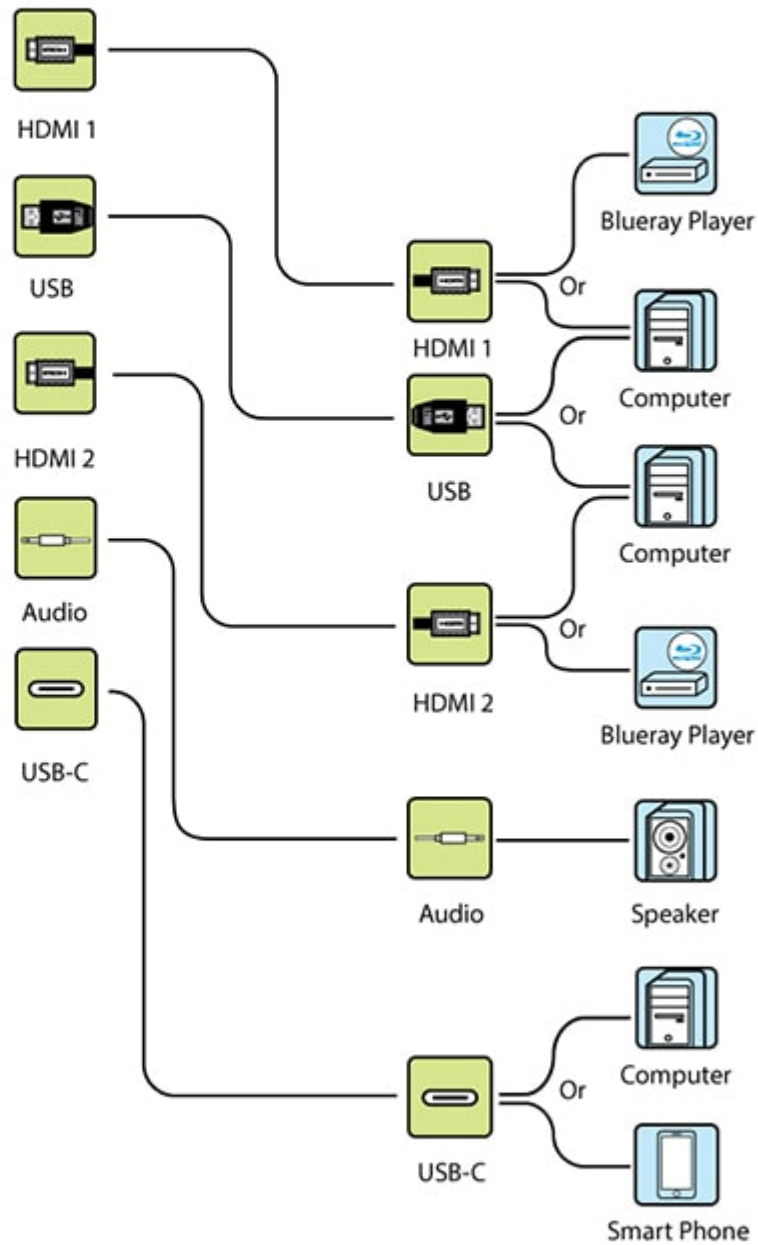

CABLE-RA-HDMI HDMI Cable for 892 Series Monitors- 1.8 METER

Description

Standard Length **1.8 Meter (5.91ft/180cm)** HDMI Cable with Straight HDMI Connector on one end and 90-Degree Connector on the other end. Designed for 892 Series Monitors including 892GFC and 892CFH.

Related Products:

892GFC

892CFH

Features

Standard Length 1.8 Meter (5.91ft/180cm) HDMI Cable with Straight HDMI Connector on one end and 90-Degree Connector on the other end.

Function Diagram

How does it work?

- Connect the included cables to the Monitor
- Connect the connectors to your devices
- Install Touch Screen Driver if needed

[GFC Series]

Package Contents

Standard Length 1.8 Meter (5.91ft/180cm) HDMI Cable with Straight HDMI Connector on one end and 90-Degree Connector on the other end.