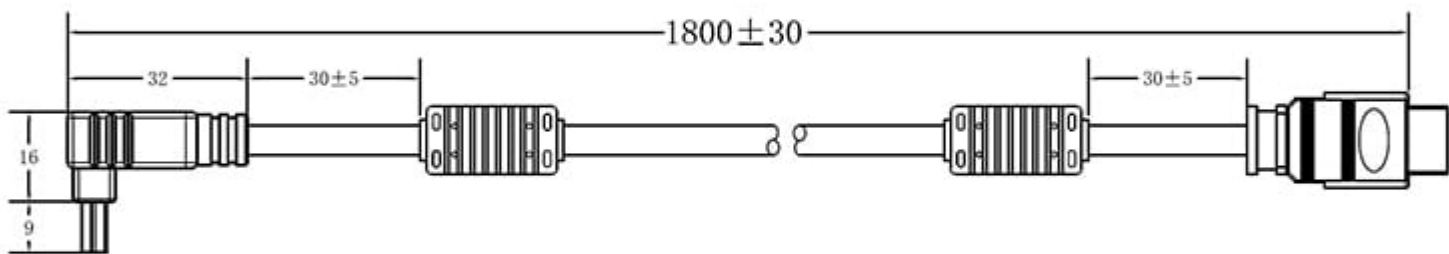

# CABLE-RA-HDMI HDMI Cable for 892 Series Monitors- 1.8 METER

## Description

Standard Length **1.8 Meter (5.91ft/180cm)** HDMI Cable with Straight HDMI Connector on one end and 90-Degree Connector on the other end. Designed for 892 Series Monitors including 892GFC and 892CFH.

## Features

Standard Length 1.8 Meter (5.91ft/180cm) HDMI Cable with Straight HDMI Connector on one end and 90-Degree Connector on the other end.

## Package Contents

Standard Length 1.8 Meter (5.91ft/180cm) HDMI Cable with Straight HDMI Connector on one end and 90-Degree Connector on the other end.