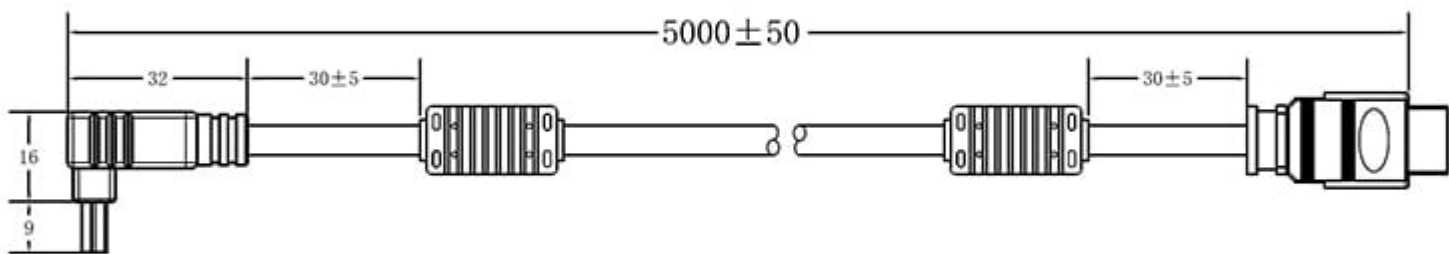

CABLE-RA-HDMI-5M HDMI Cable for 892 Series Monitors- 5 METER

Description

Long Length **5 Meter (16.4ft/500cm)** HDMI Cable with Straight HDMI Connector on one end and 90-Degree Connector on the other end. Designed for 892 Series Monitors including 892GFC and 892CFH.

Related Products:

892GFC

892CFH

Features

Long Length 5 Meter (16.4ft/500cm) HDMI Cable with Straight HDMI Connector on one end and 90-Degree Connector on the other end.

Function Diagram

HDMI Cable for 892 Series Monitors- 5 METER

Image not found

<http://www.xenarc.com/image.php?type=FD&id=17769>

Package Contents

Long Length 5 Meter (16.4ft/500cm) HDMI Cable with Straight HDMI Connector on one end and 90-Degree Connector on the other end.